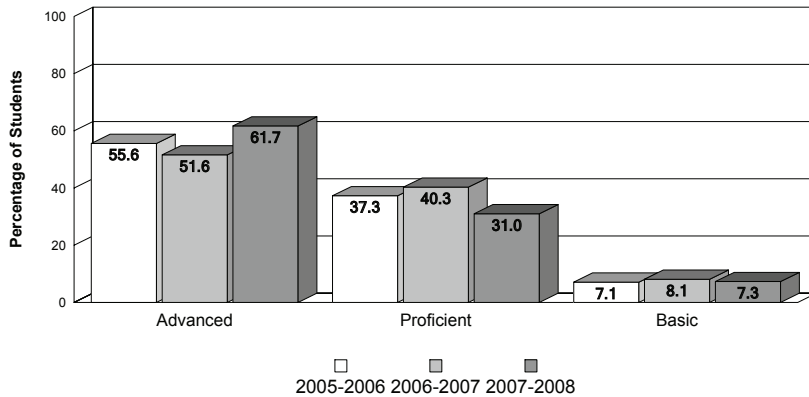

MSA - Reading

MSA Standards - Percent Advanced/Proficient

School Year	MSDE AYP Standards		Howard Cty Standard	Folly Quarter MS	
	Reading	Mathematics		Reading	Mathematics
2005-2006	61.5	42.9	70.0	92.90	90.20
2006-2007	66.3	50.0	70.0	91.90	89.90
2007-2008	71.1	57.2	70.0	92.70	87.80