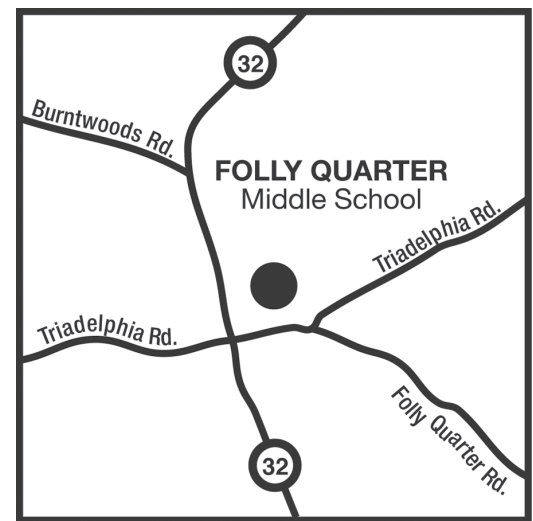

Folly Quarter Middle School

PROFILE

2008-09

13500 Triadelphia Road • Ellicott City, MD 21042 • 410.313.1506 • www.hcps.org/follyquarter

Folly Quarter Middle School is located in the western part of Howard County, Maryland. Situated between Ellicott City and Glenelg, this school serves a large rural/suburban community that respects and values education at all levels. Folly Quarter Middle School is the newest middle school constructed in Howard County.

The mission of Folly Quarter Middle School parallels the Howard County School System mission, which promises to ensure excellence in teaching and learning so that each student can participate in a diverse and changing world.

Through the school improvement planning objectives, FQMS aims to provide a sound foundation for subsequent academic endeavors, including high school and college.

Rick Wilson, Principal
Julie Rout, Assistant Principal

Fast Facts

Facility opened - 2003

School Capacity: 662

Total Enrollment: 553

Student Mobility 2007-08

1.9% Entrants

1.4% Withdrawals

Ethnicity

White	79.7%
African American	6.1%
Asian	10.7%
Hispanic	2.7%
Native American	0.2%
Unidentified	0.5%

Students Receiving Special Services 2007-08

Ltd. English Proficient	0%
Free/Reduced Lunch	1.6%
Special Education	7.4%

PTA members: 422