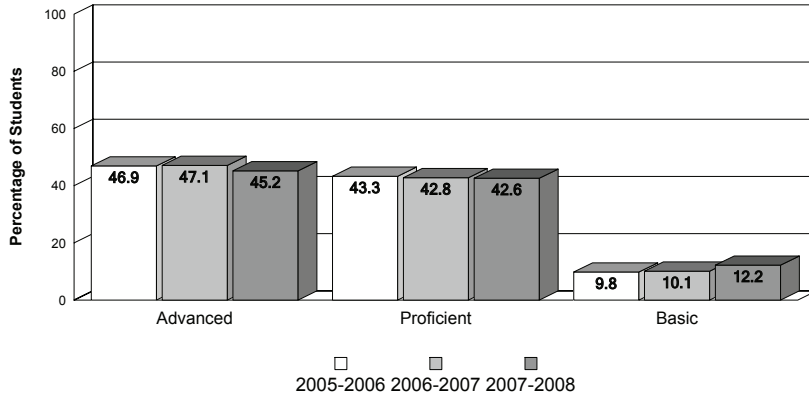

Achievement Data

Folly Quarter Middle School MSA - Mathematics